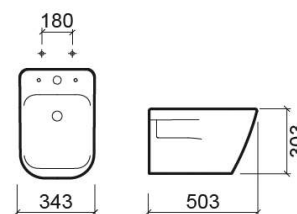

Look wall hung bidet with holes for cover - White

Discontinued

Ref. 134455004

EAN Code. 5604815325027

Description

Discontinued product - available until permanent stock rupture.

Technical Information

Length: 503 mm

Width: 343 mm

Height: 303 mm

Weight: 20 kg

Collection: [Look](#)

Product type: Bidets

Style: Contemporary

Product Format: Rectangular

Material: Ceramic

Installation type: Wall hung

Features

- With overflow ring
- With tap hole
- Compatible with cover
- Side fixings

Variations

Pergamon (Discontinued)

503x343x303 mm

Ref. 134455054

EAN Code. 5604815325119

Technical Drawings

134455 DT (PDF) ,

Installation Dimensions

cotas de instalacao recomendadas BIDE (PDF) ,

Quality, Environment and OSH

Declaration of Performance – Bidets (PDF) ,