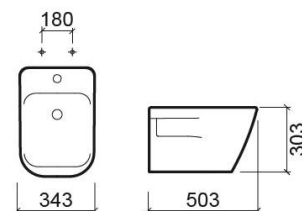

Look wall hung bidet - White

Discontinued

Ref. 134450004

EAN Code. 5604815320565

Description

Discontinued product - available until permanent stock rupture.

Technical Information

Length: 503 mm

Width: 343 mm

Height: 303 mm

Weight: 20.2 kg

Collection: [Look](#)

Product type: Bidets

Style: Contemporary

Product Format: Rectangular

Material: Ceramic

Installation type: Wall hung

Features

- With overflow ring
- With tap hole
- Side fixings

Variations

Pergamon (Discontinued)

503x343x303 mm

Ref. 134450054

EAN Code. 5604815320923

Installation Dimensions

cotas de instalacao recomendadas BIDE (PDF) ,

Quality, Environment and OSH

Declaration of Performance – Bidets (PDF) ,