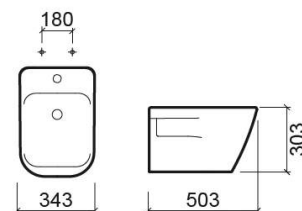

Look wall hung bidet - White

Discontinued

Ref. 134450004

EAN Code. 5604815320565

Description

Discontinued product - available until permanent stock rupture.

Features

- With overflow ring
- With tap hole
- Side fixings

Technical Information

Length: 503 mm

Width: 343 mm

Height: 303 mm

Weight: 20.2 kg

Collection: [Look](#)

Product type: Bidets

Style: Contemporary

Product Format: Rectangular

Material: Ceramic

Installation type: Wall hung

Variations

Pergamon (Discontinued)

503x343x303 mm

Ref. 134450054

EAN Code. 5604815320923

Installation Dimensions

cotas de instalacao recomendadas BIDE (PDF) ,

Quality, Environment and OSH

Declaration of Performance – Bidets (PDF) ,