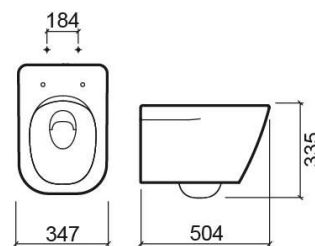

Look wall hung toilet with hidden fixings and Rimflush - White

Ref. 134034004

EAN Code. 5604815327731

Technical Information

Length: 504 mm

Width: 347 mm

Height: 335 mm

Weight: 25.2 kg

Collection: Look

Product type: Toilets

Style: Contemporary

Product Format: Rectangular

Material: Ceramic

Installation type: Wall hung

Features

- With Rimflush system
- Hidden fixings
- Fixing kit included

Variations

Pergamon (Discontinued)
504x347x335 mm
Ref. 134034054
EAN Code. 5604815327748
Weight: 25.2 kg

Matte black
504x347x335 mm
Ref. 134034264
EAN Code. 5604815336153
Weight: 25.2 kg

Downloads

Catalogs