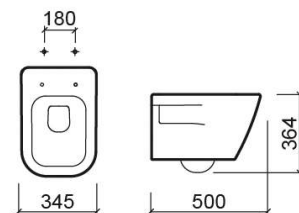

Look wall hung toilet - White

Discontinued

Ref. 134032004

EAN Code. 5604815320558

Description

Discontinued product - available until permanent stock rupture.

Features

- Side fixings
- Fixing kit not included

Technical Information

Length: 500 mm

Width: 345 mm

Height: 364 mm

Weight: 23.2 kg

Collection: [Look](#)

Product type: Toilets

Style: Contemporary

Product Format: Rectangular

Material: Ceramic

Installation type: Wall hung