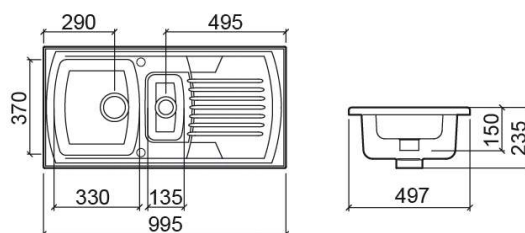

Lusitano 1 and ½ bowl kitchen sink with waste - White

Ref. 722100V

EAN Code. 5604815105445

Technical Information

Length: 995 mm

Width: 497 mm

Height: 235 mm

Weight: 29.00 kg

Collection: Lusitano

Product type: Kitchen sinks

Style: Traditional

Product Format: Rectangular

Material: Ceramic

Installation type: Inset

Features

- With drainer
- With pre-drilled tap hole
- Trap not included
- Waste included