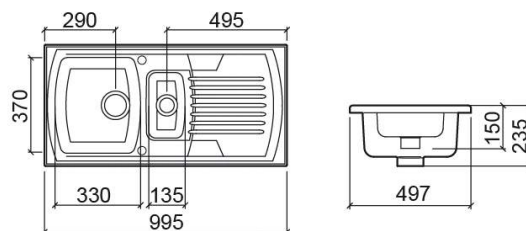

## Technical Information

Length: 995 mm

Width: 497 mm

Height: 235 mm

Weight: 29.00 kg

Collection: [Lusitano](#)

Product type: Kitchen sinks

Style: Traditional

Product Format: Rectangular

Material: Ceramic

Installation type: Inset