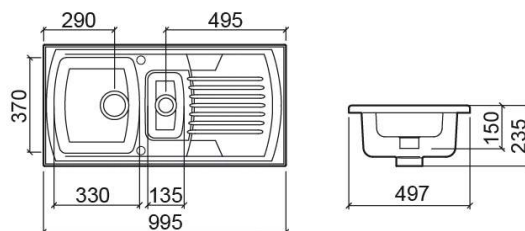

Lusitano 1 and ½ bowl kitchen sink - White

Ref. 722100

EAN Code. 5604815103588

Technical Information

Length: 995 mm

Width: 497 mm

Height: 235 mm

Weight: 29.00 kg

Collection: [Lusitano](#)

Product type: Kitchen sinks

Style: Traditional

Product Format: Rectangular

Material: Ceramic

Installation type: Inset

Features

- With drainer
- With pre-drilled tap hole
- Trap not included
- Waste not included