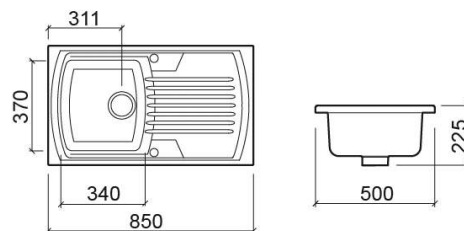

Lusitano 1-bowl kitchen sink with waste - White

Ref. 722000V

EAN Code. 5604815117493

Technical Information

Length: 850 mm

Width: 500 mm

Height: 225 mm

Weight: 25.50 kg

Collection: [Lusitano](#)

Product type: Kitchen sinks

Style: Traditional

Product Format: Rectangular

Material: Ceramic

Installation type: Inset

Features

- With drainer
- With pre-drilled tap hole
- Trap not included
- Waste included