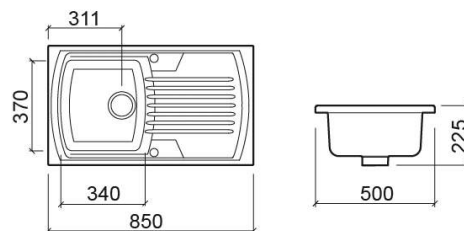

## Technical Information

Length: 850 mm

Width: 500 mm

Height: 225 mm

Weight: 25.50 kg

Collection: [Lusitano](#)

Product type: Kitchen sinks

Style: Traditional

Product Format: Rectangular

Material: Ceramic

Installation type: Inset