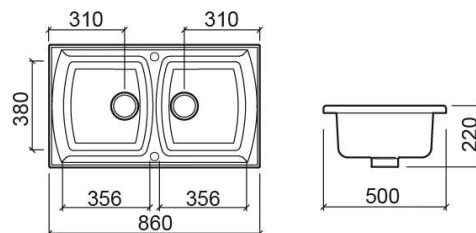

Lusitano 2-bowl kitchen sink - White

Ref. 722300

EAN Code. 5604815103854

Technical Information

Length: 860 mm

Width: 500 mm

Height: 220 mm

Weight: 28.80 kg

Collection: [Lusitano](#)

Product type: Kitchen sinks

Style: Traditional

Product Format: Rectangular

Material: Ceramic

Installation type: Inset

Features

- With pre-drilled tap hole
- Trap not included
- Waste not included