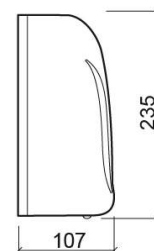

# Luxe 1.1L automatic soap dispenser - White

Ref. 4153700

EAN Code. 5604815899870

## Technical Information

Length: 140 mm

Width: 107 mm

Height: 235 mm

Weight: 0.80 kg

Collection: Luxe

Product type: Accessories

Material: ABS