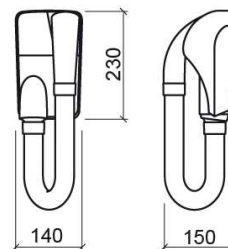

## Luxe 1000W hair dryer - White

Ref. 4155600

EAN Code. 5604815916898

## Technical Information

Length: 140 mm

Width: 150 mm

Height: 460 mm

Weight: 1.34 kg

Collection: [Luxe](#)

Product type: Accessories

Material: ABS

## Features

- Built-in spreader
- Fixing through holes
- Frequency - 50Hz
- Electrical insulation - Class II
- Fixing kit included
- Power rating - 1000W
- Voltage - 230V

Variations

---

Black

140x150x460 mm

Ref. 4155606

EAN Code. 5604815916904

Weight: 1.34 kg