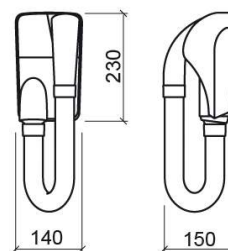

## Luxe 1000W hair dryer - White

Ref. 4155600

EAN Code. 5604815916898

### Technical Information

Length: 140 mm

Width: 150 mm

Height: 460 mm

Weight: 1.34 kg

Collection: [Luxe](#)

Product type: Accessories

Material: ABS

### Features

- Built-in spreader
- Fixing through holes
- Frequency - 50Hz
- Electrical insulation - Class II
- Fixing kit included
- Power rating - 1000W
- Voltage - 230V

Variations

---

Black

140x150x460 mm

Ref. 4155606

EAN Code. 5604815916904

Weight: 1.34 kg