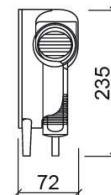

## Technical Information

Length: 162 mm

Width: 72 mm

Height: 190 mm

Weight: 0.62 kg

Collection: Luxe

Product type: Accessories

Material: ABS

## Features

- 3 drying levels - including cold
- Cable length - 40cm
- Fixing through holes
- Frequency - 50/60Hz
- Ingress protection rating - IP21
- Electrical insulation - Class II
- Fixing kit included
- Power rating - 1200W
- Back cover to access the filter
- Voltage - 230V