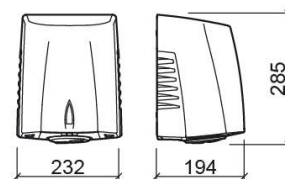

# Luxe 1200W hand dryer with LED - Chrome

Ref. 4155511

EAN Code. 5604815912043

## Technical Information

Length: 232 mm

Width: 194 mm

Height: 285 mm

Collection: Luxe

Product type: Accessories

Material: Aluminium

Installation type: Wall mounted