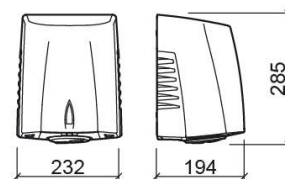

Luxe 1200W hand dryer with LED - Chrome

Ref. 4155511

EAN Code. 5604815912043

Technical Information

Length: 232 mm

Width: 194 mm

Height: 285 mm

Collection: Luxe

Product type: Accessories

Material: Aluminium

Installation type: Wall mounted

Features

- Anti-vandalism
- LED light effect
- Fixing through holes
- Frequency - 50/60Hz
- Ingress protection rating - IP24
- Electrical insulation - Class II
- Fixing kit included
- Power rating - 1200W
- Rotating water outlet
- Voltage - 230V