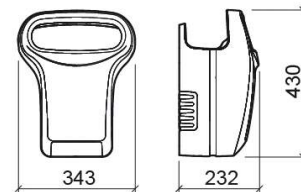

Luxe 1200W hand dryer - White and Black

Ref. 4153200

EAN Code. 5604815899825

Technical Information

Length: 343 mm

Width: 232 mm

Height: 430 mm

Weight: 13.20 kg

Collection: [Luxe](#)

Product type: Accessories

Material: ABS

Installation type: Wall mounted

Features

- Anti-vandalism
- Tank capacity - 600ml
- Blue light effect
- Fixing through holes
- Frequency - 50/60Hz
- Electrical insulation - Class II
- Fixing kit included
- Power rating - 1200W
- Water recovery unit, removable and easy to clean
- Voltage - 230V