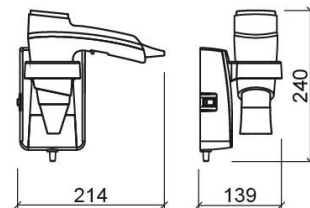

## Technical Information

Length: 214 mm

Width: 139 mm

Height: 240 mm

Weight: 0.68 kg

Collection: [Luxe](#)

Product type: Accessories

Material: ABS