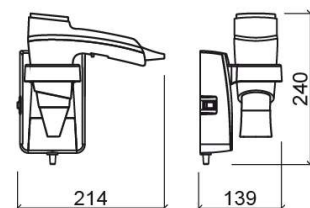

## Technical Information

Length: 214 mm

Width: 139 mm

Height: 240 mm

Weight: 0.68 kg

Collection: [Luxe](#)

Product type: Accessories

Material: ABS