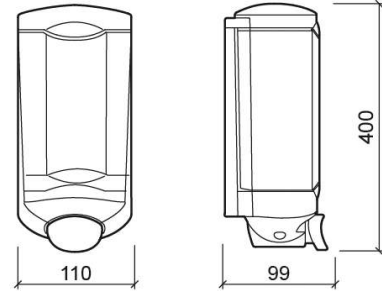

Luxe 1L soap dispenser - White

Ref. 4154000

EAN Code. 5604815899894

Technical Information

Length: 110 mm

Width: 99 mm

Height: 400 mm

Weight: 0.48 kg

Collection: Luxe

Product type: Accessories

Material: ABS

Installation type: Wall mounted

Features

- Tank capacity - 1000ml
- Fixing through holes
- Fixing kit included
- Flow - 1ml per dose

Downloads

Cleaning Manuals