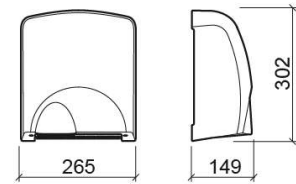

Luxe 2600W hand dryer - White

Ref. 4153400

EAN Code. 5604815899832

Technical Information

Length: 265 mm

Width: 149 mm

Height: 302 mm

Weight: 3.15 kg

Variations

Chrome

265x149x302 mm

Ref. 4153411

EAN Code. 5604815899849

Weight: 3.15 kg

Downloads

Cleaning Manuals