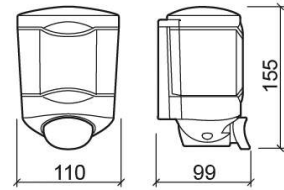

## Luxe 450ml soap dispenser - White

Ref. 4153900

EAN Code. 5604815899887

### Technical Information

Length: 110 mm

Width: 99 mm

Height: 155 mm

Weight: 0.35 kg

Collection: Luxe

Product type: Accessories

Material: ABS

### Features

- Tank capacity - 450ml
- Fixing through holes
- Fixing kit included
- Flow - 1ml per dose