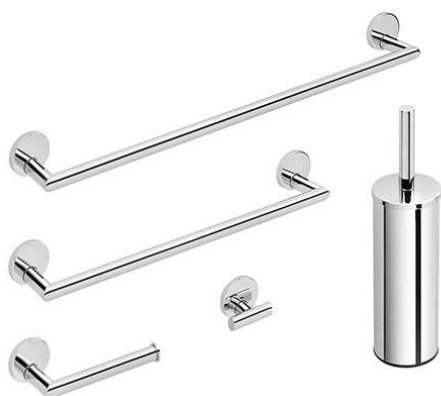

# Luxe 5-piece bathroom accessory set - Chrome

Ref. 49150011

EAN Code. 5604815917420

## Technical Information

Weight: 2.24 kg

Collection: Luxe

Product type: Accessories

Material: Stainless steel

Installation type: Wall mounted; Countertop

## Features

- Fixing through holes
- Wall-mount installation (excluding the toilet brush holder)
- Fixing kit included