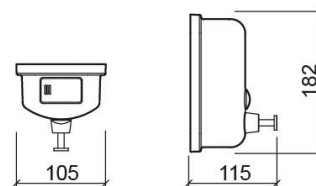

Luxe 850ml soap dispenser - Chrome

Ref. 4151211

EAN Code. 5604815804508

Technical Information

Length: 105 mm

Width: 115 mm

Height: 182 mm

Weight: 0.53 kg

Collection: Luxe

Product type: Accessories

Material: Stainless steel

Installation type: Wall mounted

Features

- Tank capacity - 850ml
- Fixing through holes
- Fixing kit included
- Flow - 1ml per dose

Downloads