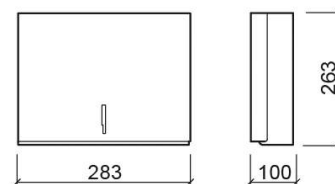

Luxe anti-vandalism paper towel dispenser - Chrome

Ref. 4154200

EAN Code. 5604815899917

Technical Information

Length: 283 mm

Width: 100 mm

Height: 263 mm

Weight: 1.70 kg

Collection: Luxe

Product type: Accessories

Material: Stainless steel

Installation type: Wall mounted

Features

- Anti-vandalism
- Capacity - 400 to 600 paper towels
- Fixing through holes
- Fixing kit included
- Content display on the front