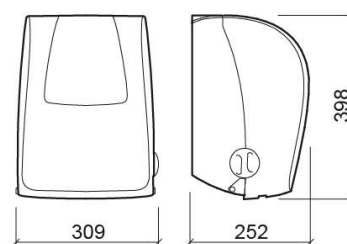

## Technical Information

Length: 309 mm

Width: 252 mm

Height: 398 mm

Weight: 3.00 kg

Collection: Luxe

Product type: Accessories

Material: ABS

## Features

- Maximum roll diameter - 38 to 51mm
- Fixing through holes
- Paper towels cut every 29cm
- Fixing kit included
- Stainless steel blade
- Content display on the front