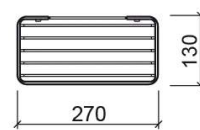

Luxe corner soap dish grid - Chrome

Ref. 4150111

EAN Code. 5604815804546

Technical Information

Length: 270 mm

Width: 130 mm

Height: 63 mm

Weight: 0.48 kg