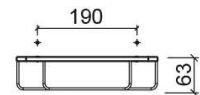

Luxe corner soap dish grid - Chrome

Ref. 4150111

EAN Code. 5604815804546

Technical Information

Length: 270 mm

Width: 130 mm

Height: 63 mm

Weight: 0.48 kg