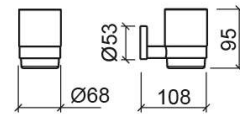

Luxe cup holder - Chrome

Ref. 4151311

EAN Code. 5604815804362

Technical Information

Width: 108 mm

Height: 95 mm

Diameter: Ø68 mm

Weight: 0.38 kg