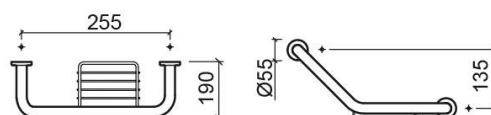

Luxe grab rail with left soap dish - Chrome

Discontinued

Ref. 4155411

EAN Code. 5604815804591

Description

Discontinued product - available until permanent stock rupture.

Features

- Fixing through holes
- Fixing kit included

Technical Information

Length: 410 mm

Width: 134 mm

Height: 190 mm

Weight: 1.05 kg

Collection: Luxe

Product type: Accessories

Material: Stainless steel