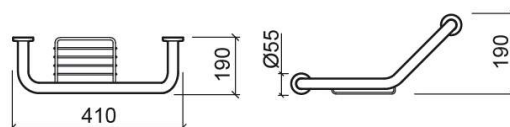

## Luxe grab rail with right soap dish - Chrome

Discontinued

Ref. 4155311

EAN Code. 5604815804553

## Technical Information

Length: 410 mm

Width: 134 mm

Height: 190 mm

Weight: 1.06 kg

Collection: Luxe

Product type: Accessories

Material: Stainless steel