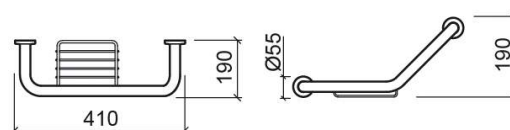

Luxe grab rail with right soap dish - Chrome

Discontinued

Ref. 4155311

EAN Code. 5604815804553

Description

Discontinued product - available until permanent stock rupture.

Features

- Fixing through holes
- Fixing kit included

Technical Information

Length: 410 mm

Width: 134 mm

Height: 190 mm

Weight: 1.06 kg

Collection: Luxe

Product type: Accessories

Material: Stainless steel