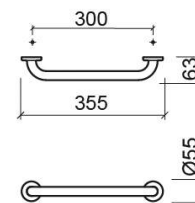

Luxe grab rail - Chrome

Discontinued

Ref. 4155011

EAN Code. 5604815804560

Description

Discontinued product - available until permanent stock rupture.

Features

- Fixing through holes
- Fixing kit included

Technical Information

Length: 355 mm

Width: 63 mm

Weight: 0.61 kg

Collection: [Luxe](#)

Product type: Accessories

Installation type: Wall mounted