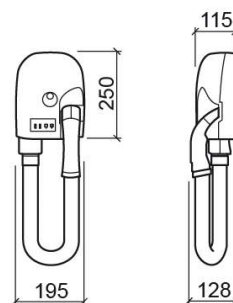

Luxe hair dryer with shaver socket - White

Discontinued

Ref. 4154800

EAN Code. 5604815905533

Description

Discontinued product - available until permanent stock rupture.

Technical Information

Length: 195 mm

Width: 128 mm

Height: 250 mm

Collection: Luxe

Product type: Accessories

Material: ABS

Installation type: Wall mounted

Features

- Cable length- 45cm (extendable to 1.30m)
- Fixing through holes
- Frequency - 50/60Hz
- Ingress protection rating - IP34
- Electrical insulation - Class II
- Fixing kit included
- Power rating - 550W-1000W
- Shaver socket - 115/230V
- Voltage - 230V