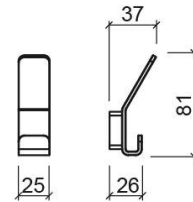

Luxe hook - Chrome

Ref. 4150511

EAN Code. 5604815804409

Technical Information

Length: 25 mm

Width: 37 mm

Height: 81 mm

Weight: 0.09 kg