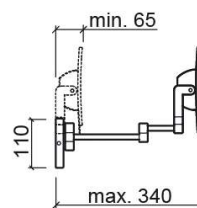

## Technical Information

Length: 180 mm

Width: 340 mm

Height: 270 mm

Weight: 1.15 kg

Collection: Luxe

Product type: Accessories

Material: Brass