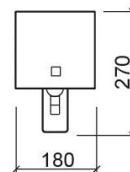

## Technical Information

Length: 180 mm

Width: 340 mm

Height: 270 mm

Weight: 1.15 kg

Collection: Luxe

Product type: Accessories

Material: Brass