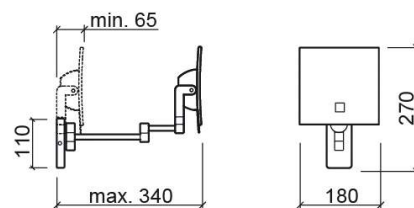

Luxe magnifying mirror with LED light - Chrome

Ref. 4154711

EAN Code. 5604815899955

Technical Information

Length: 180 mm

Width: 340 mm

Height: 270 mm

Weight: 1.15 kg