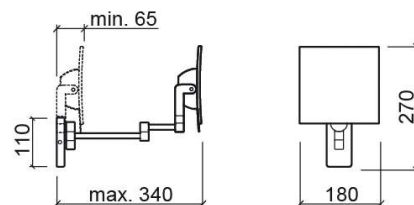

Luxe magnifying mirror - Chrome

Ref. 4154611

EAN Code. 5604815899948

Technical Information

Length: 180 mm

Width: 340 mm

Height: 270 mm

Weight: 1.15 kg

Collection: [Luxe](#)

Product type: Accessories

Material: Brass

Installation type: Wall mounted

Features

- 4 joints
- Fixing through holes
- Fixing kit included
- 3x magnification

Downloads

Cleaning Manuals