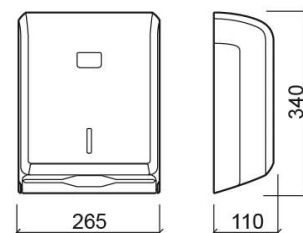

Luxe paper towel dispenser - White and Black

Ref. 4154100

EAN Code. 5604815899900

Technical Information

Length: 265 mm

Width: 110 mm

Height: 340 mm

Weight: 0.92 kg

Collection: Luxe

Product type: Accessories

Material: ABS

Installation type: Wall mounted

Features

- Capacity - 400 to 600 paper towels
- Fixing through holes
- Fixing kit included
- Content display on the front