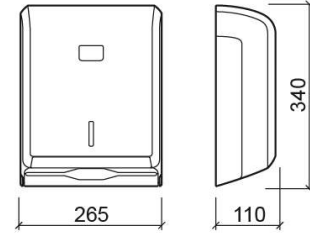

Luxe paper towel dispenser - White and Black

Ref. 4154100

EAN Code. 5604815899900

Technical Information

Length: 265 mm

Width: 110 mm

Height: 340 mm

Weight: 0.92 kg

Collection: Luxe

Product type: Accessories

Material: ABS

Installation type: Wall mounted

Features

- Capacity - 400 to 600 paper towels
- Fixing through holes
- Fixing kit included
- Content display on the front