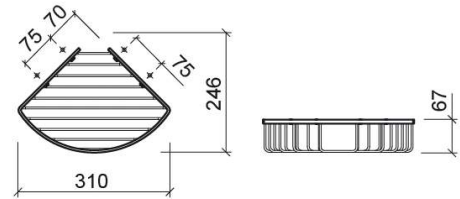

Luxe soap dish grid - Chrome

Ref. 4150211

EAN Code. 5604815804539

Technical Information

Length: 310 mm

Width: 214 mm

Height: 67 mm

Weight: 0.64 kg