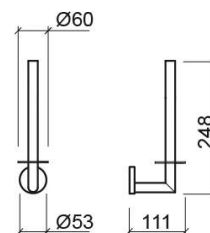

Luxe spare toilet roll holder - Chrome

Ref. 4151111

EAN Code. 5604815805321

Technical Information

Width: 111 mm

Height: 248 mm

Diameter: Ø60 mm

Weight: 0.35 kg