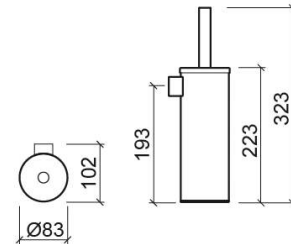

Luxe toilet brush holder - Chrome

Ref. 4150911

EAN Code. 5604815804447

Technical Information

Width: 102 mm

Height: 323 mm

Diameter: Ø83 mm

Weight: 0.77 kg