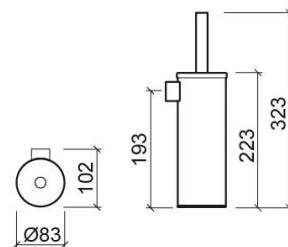

Luxe toilet brush holder - Chrome

Ref. 4150911

EAN Code. 5604815804447

Technical Information

Width: 102 mm

Height: 323 mm

Diameter: Ø83 mm

Weight: 0.77 kg