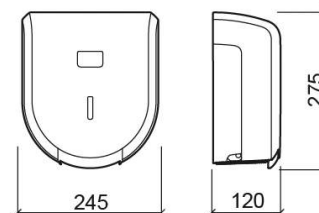

Luxe toilet paper dispenser - White and Black

Ref. 4154300

EAN Code. 5604815899924

Technical Information

Length: 245 mm

Width: 120 mm

Height: 275 mm

Weight: 0.82 kg

Collection: Luxe

Product type: Accessories

Material: ABS

Installation type: Wall mounted

Features

- Tank capacity - 200m roll
- Fixing through holes
- Fixing kit included
- Content display on the front

Downloads