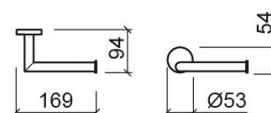

Luxe toilet roll holder - Chrome

Ref. 4151011

EAN Code. 5604815804423

Technical Information

Length: 169 mm

Width: 94 mm

Height: 54 mm

Weight: 0.24 kg