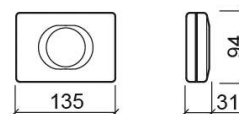

Luxe toilet seat cover dispenser - Chrome

Discontinued

Ref. 4153011

EAN Code. 5604815804478

Description

Discontinued product - available until permanent stock rupture.

Technical Information

Length: 135 mm

Width: 31 mm

Height: 94 mm

Weight: 0.14 kg

Collection: Luxe

Product type: Accessories

Material: Stainless steel

Installation type: Wall mounted

Features