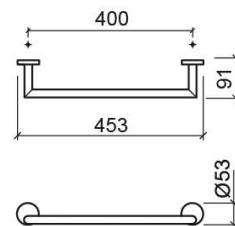

Luxe towel rail - Chrome

Ref. 4150711

EAN Code. 5604815804461

Description

Luxe 45cm towel rail

Features

- Fixing through holes
- Fixing kit included

Technical Information

Length: 453 mm

Width: 91 mm

Diameter: Ø53 mm

Weight: 0.5 kg

Collection: Luxe

Product type: Accessories

Material: Stainless steel

Installation type: Wall mounted

Variations

Chrome

603x91xØ53 mm

Ref. 4150811

EAN Code. 5604815804379

Weight: 0.6 kg

Downloads

Cleaning Manuals