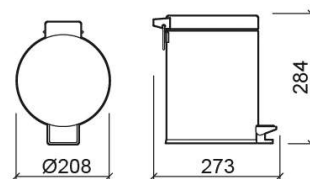

Luxe waste bin - Chrome

Ref. 4152211

EAN Code. 5604815804492

Technical Information

Length: 284 mm

Width: 273 mm

Diameter: Ø208 mm

Weight: 1.28 kg

Collection: Luxe

Product type: Accessories

Material: Stainless steel

Installation type: Countertop

Features

- Inner bucket in black plastic
- Capacity - 5L
- With rubber feet for good grip
- With articulated wing

Variations

Matte black

284x273xØ208 mm

Ref. 4152226

EAN Code. 5604815916874

Weight: 1.28 kg

Downloads

Cleaning Manuals