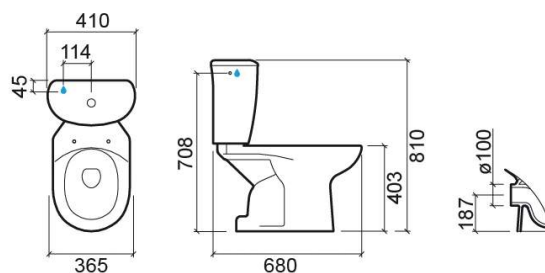

Luxor Pack HO close coupled toilet, cistern with water supply and toilet seat - White

Ref. 133924004

EAN Code. 5604815122015

Description

Pack elements: Close coupled HO toilet (103022004), Side water cistern with flush mechanism (103193004), Thermoplast toilet seat (2032100)

Features

- Horizontal outlet
- Vertical side fixings
- Fixing kit included
- Trap not included

Technical Information

Length: 680 mm

Width: 365 mm

Height: 810 mm

Weight: 35.00 kg

Collection: Luxor