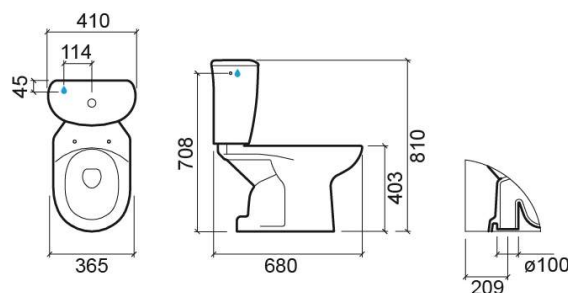

# Luxor Pack VO close coupled toilet, cistern with water supply and toilet seat - White

Ref. 133923004

EAN Code. 5604815122008

## Description

Pack elements: Close coupled VO toilet (103021004), Side water supply cistern with flush mechanism (103193004), Thermoplast toilet seat (2032100)

## Technical Information

Length: 680 mm

Width: 365 mm

Height: 810 mm

Weight: 35.00 kg

Collection: Luxor

Product type: Toilets

Style: Traditional