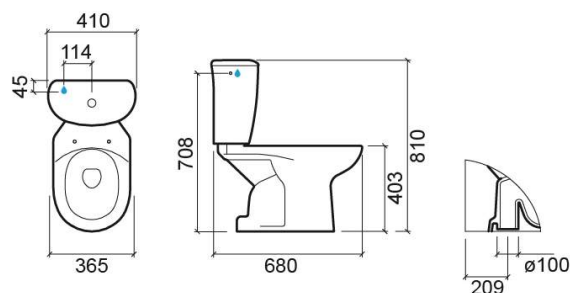

# Luxor Pack VO close coupled toilet, cistern with water supply and toilet seat - White

Ref. 133923004

EAN Code. 5604815122008

## Description

Pack elements: Close coupled VO toilet (103021004), Side water supply cistern with flush mechanism (103193004), Thermoplast toilet seat (2032100)

## Technical Information

Length: 680 mm  
Width: 365 mm  
Height: 810 mm  
Weight: 35.00 kg

Collection: Luxor

Product type: Toilets

Style: Traditional

Product Format: Oval

Material: Ceramic

Installation type: Floor