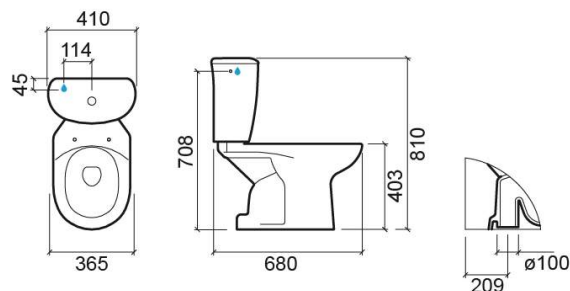

Luxor Pack VO close coupled toilet and toilet seat - White

Ref. 133921004

EAN Code. 5604815121988

Description

Pack elements: Close coupled VO toilet (103021004), Water supply cistern (103191004), Flush mechanism (30391114), Thermoplast NF (2032100NF)

Features

- Vertical outlet
- Vertical side fixings
- Fixing kit included
- Trap included

Technical Information

Length: 680 mm

Width: 365 mm

Height: 810 mm

Weight: 35.00 kg

Collection: Luxor

Product type: Toilets

Style: Traditional

Product Format: Oval

Material: Vitreous China

Installation type: Floor