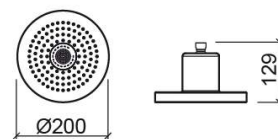

Main Call shower head - Chrome

Ref. 5779211

EAN Code. 5604815612004

Technical Information

Length: 129 mm

Diameter: Ø200 mm

Weight: 1.10 kg

Collection: [Main Call](#)

Product type: Kits, rails and hand showers

Style: Contemporary

Product Format: Round

Material: ABS

Installation type: Wall mounted

Features

- Flow rate at 3 Bar - 12L/min
- With Bluetooth speaker controlled by mobile device
- With silicone water outlets
- Functions - Call answering, volume adjustment and track change
- Tower operating mode - ON - automatic start with water flow
- OFF - automatic stop 5 minutes after water shut-off
- Speaker volume - 78dB
- Power supply - without mains connection