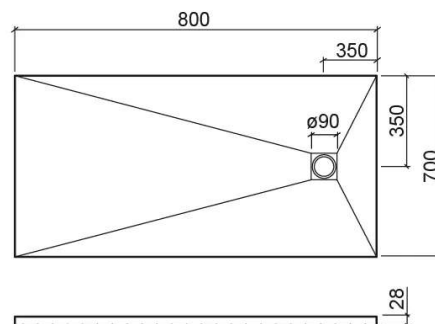

### Description

Marina 80x70cm shower tray

### Technical Information

Length: 800 mm

Width: 700 mm

Height: 28 mm

Weight: 26.64 kg

Collection: [Marina](#)

Product type: Shower trays

Style: Contemporary

## Variations

White slate  
800x700x28 mm

Ref. 9508007010  
EAN Code. 5604815443097  
Weight: 26.64 kg

White slate  
900x700x28 mm

Ref. 9509007010  
EAN Code. 5604815443134  
Weight: 29.72 kg

White slate  
900x800x28 mm

White slate  
1000x900x28 mm

Ref. 9510009010  
EAN Code. 5604815442533  
Weight: 41.6 kg

White slate  
1100x700x28 mm

Ref. 9511007010  
EAN Code. 5604815443158  
Weight: 40.72 kg

White slate  
1100x800x28 mm