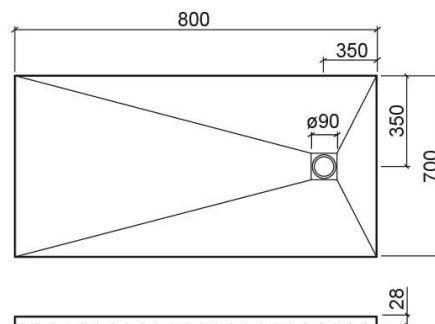

## Description

Marina 210x120cm shower tray

## Technical Information

Length: 800 mm

Width: 700 mm

Height: 28 mm

Weight: 26.64 kg

Collection: [Marina](#)

Product type: Shower trays

Style: Contemporary

## Variations

White slate  
800x700x28 mm

Ref. 9508007010  
EAN Code. 5604815443097  
Weight: 26.64 kg

White slate  
900x700x28 mm

Ref. 9509007010  
EAN Code. 5604815443134  
Weight: 29.72 kg

White slate  
900x800x28 mm

White slate  
1000x900x28 mm

Ref. 9510009010  
EAN Code. 5604815442533  
Weight: 41.6 kg

White slate  
1100x700x28 mm

Ref. 9511007010  
EAN Code. 5604815443158  
Weight: 40.72 kg

White slate  
1100x800x28 mm