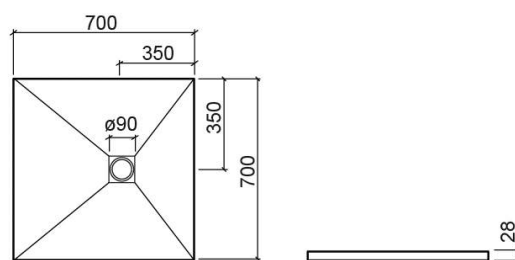

Marina square shower tray with slate texture - Beige slate

Ref. 9507007012

EAN Code. 5604815443073

Description

Marina 120x120cm shower tray

Technical Information

Length: 700 mm

Width: 700 mm

Height: 28 mm

Weight: 23.56 kg

Collection: [Marina](#)

Product type: Shower trays

Style: Contemporary

Product Format: Square

Material: Stonit; Antibacterial

Installation type: Concealed; Countertop

Features

- Low profile shower tray with slate texture
- Other RAL colours upon request
- Can be cut to measure
- Ø90mm waste with built-in trap included

Variations

White slate
700x700x28 mm
Ref. 9507007010
EAN Code. 5604815443066
Weight: 23.56 kg

White slate
800x800x28 mm
Ref. 9508008010
EAN Code. 5604815443387
Weight: 30.16 kg

White slate
900x900x28 mm
Ref. 9509009010
EAN Code. 5604815442915
Weight: 37.64 kg

White slate
1000x1000x28 mm
Ref. 9510010010
EAN Code. 5604815445800
Weight: 41.6 kg