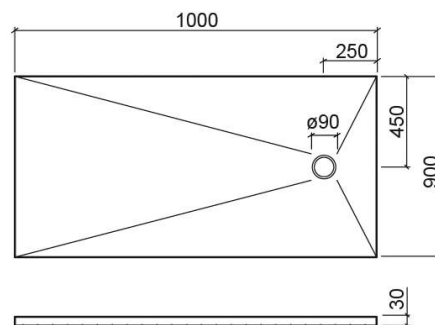

Marina Plus rectangular shower tray - Beige

Ref. 9610009002

EAN Code. 5604815447859

Technical Information

Length: 1000 mm

Width: 900 mm

Height: 30 mm

Weight: 43 kg

Variations

White
1000x800x30 mm
Ref. 9610008000
EAN Code. 5604815447804
Weight: 38 kg

White
1000x900x30 mm
Ref. 9610009000
EAN Code. 5604815447842
Weight: 43 kg

White
1000x700x30 mm
Ref. 9610007000
EAN Code. 5604815447774
Weight: 34 kg

White
1100x1000x30 mm
Ref. 9611010000
EAN Code. 5604815448047
Weight: 53 kg

White
1100x700x30 mm
Ref. 9611007000
EAN Code. 5604815447927
Weight: 37 kg

White
1100x800x30 mm
Ref. 9611008000
EAN Code. 5604815447965
Weight: 42 kg

White
1100x900x30 mm
Ref. 9611009000
EAN Code. 5604815448009
Weight: 48 kg

White
1200x1000x30 mm
Ref. 9612010000
EAN Code. 5604815448245
Weight: 58 kg

White
1200x700x30 mm
Ref. 9612007000
EAN Code. 5604815448122
Weight: 40 kg