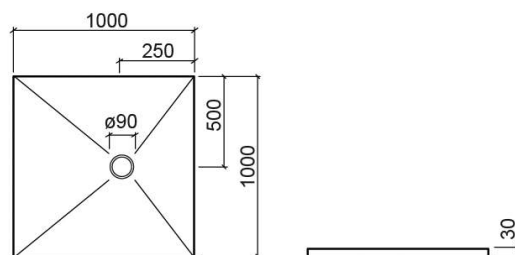

## Marina Plus square shower tray - Beige

Ref. 9610010002

EAN Code. 5604815447897

## Description

Marina Plus 90x90cm shower tray

## Technical Information

Length: 1000 mm

Width: 1000 mm

Height: 30 mm

Weight: 48 kg

Collection: [Marina Plus](#)

Product type: Shower trays

Style: Contemporary

## Variations

White  
1000x1000x30 mm  
Ref. 9610010000  
EAN Code. 5604815447880  
Weight: 48 kg

White  
800x800x30 mm  
Ref. 9608008000  
EAN Code. 5604815447613  
Weight: 31 kg

White  
900x900x30 mm  
Ref. 9609009000  
EAN Code. 5604815447736  
Weight: 39 kg