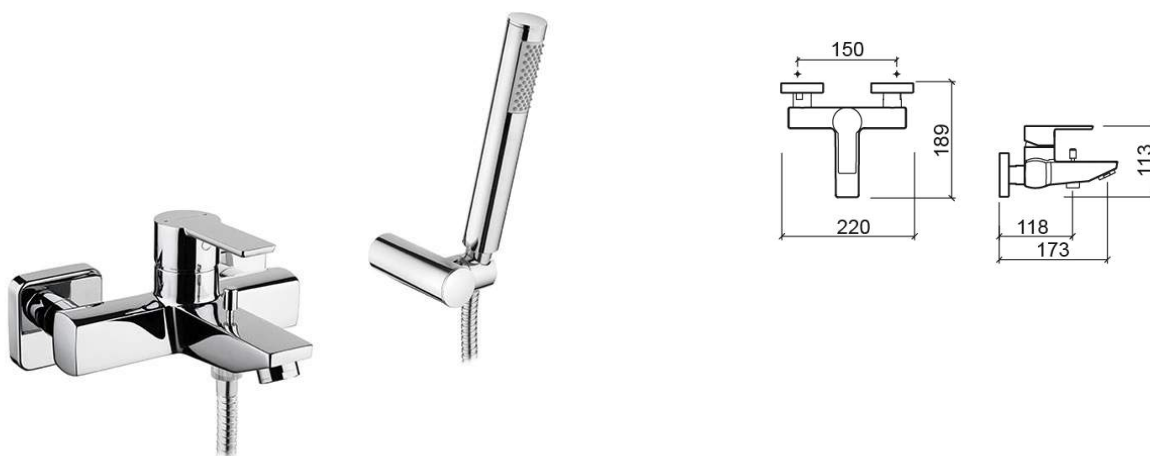

Master 40 bath mixer with hand shower - Chrome

Ref. 525080111

EAN Code. 5604815612769

Technical Information

Length: 189 mm

Width: 220 mm

Height: 113 mm

Weight: 2.29 kg

Collection: Master 40

Product type: Taps

Style: Contemporary

Material: Brass; ZAMAK

Installation type: Wall mounted

Features

- Flow rate at 3 Bar - 21.7L/min (spout) - 8L/min (if the limiter is applied in the hand shower)
- Flow rate at 3 Bar - 8L/min
- Hand shower - 1 function
- Single lever mixer
- Duo hand shower, 1.70m shower hose, wall bracket and flow restrictor included