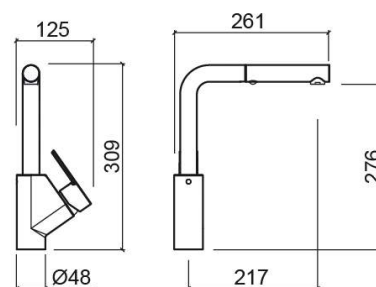

Master 40 kitchen mixer - Chrome

Ref. 525300111

EAN Code. 5604815612783

Technical Information

Length: 261 mm

Width: 125 mm

Height: 309 mm

Weight: 2.53 kg

Collection: [Master 40](#)

Product type: Kitchen taps

Material: Brass

Features

- With swivel spout
- With pull-out spray
- Fixing kit included
- Flow rate at 3 Bar - 18.0L/Min
- Kitchen tap hole Ø35mm

Downloads